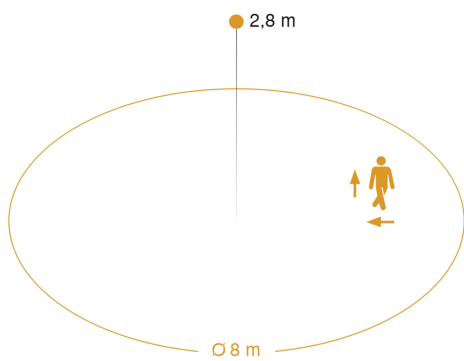

HF 3360

V3 KNX - concealed, rd.
EAN 4007841 058241

Detection Zone